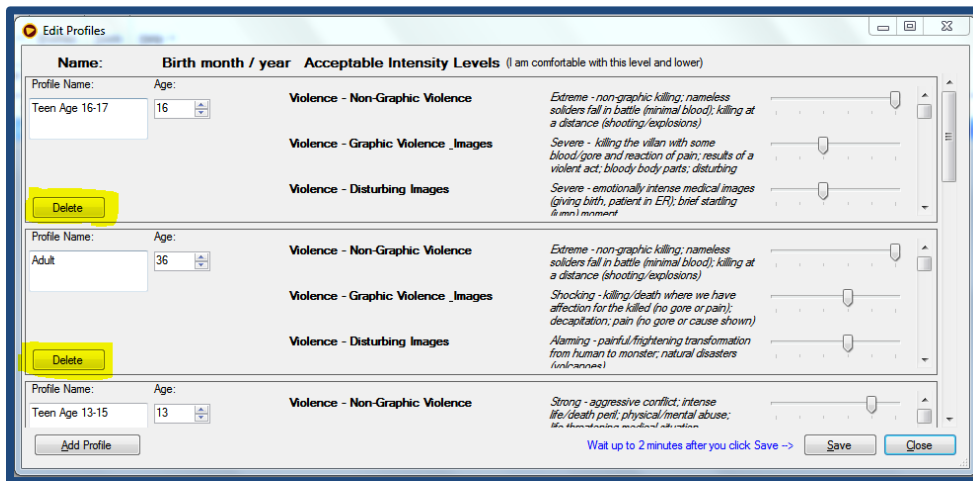

What has changed in version 1.6 is our definition of "Language". That definition now includes:

4. Any of the 3 Language categories.
5. Reference to Sex category.
6. Anything muted (Mute Scene as opposed to Skip Scene). This could include a reference to violence that is muted.

Delete a Profile.

When you click on the Profiles menu:

You will have the option of deleting Profiles as needed:

Category Changes.

Add new Disturbing Images category. This is the only category that has a 6-point intensity range: 3-8. Most have 1-5, and two have 4-8.