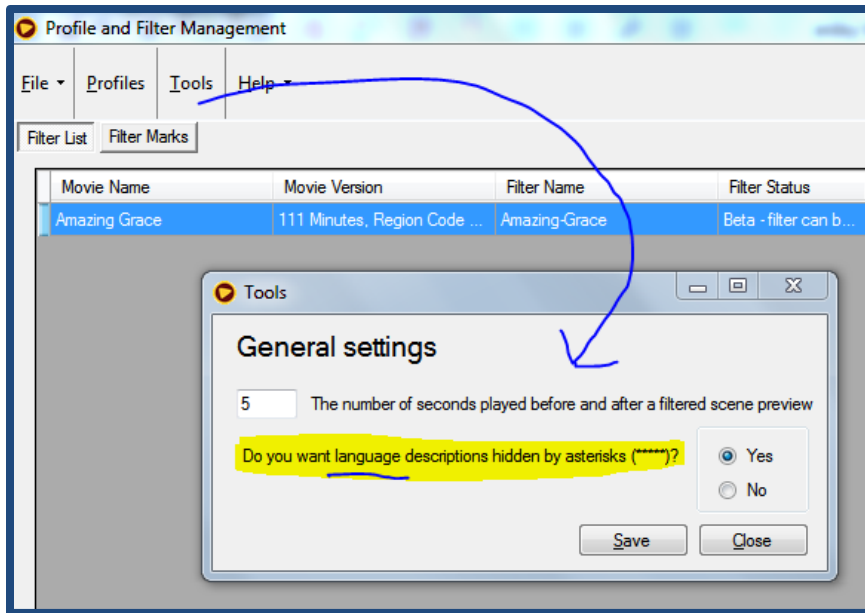

Some people do not want to see the actual swear words used, which is what we type into the description, so enjoy gives you the option of hiding it.

	Apply?	Category	Intensity	Description	Start Time
▶	☐	Drugs - Use of Tobacco or ...	2 - Low - depictions o...	A man dreams he enters a t...	
	☐	Language - Name Calling	3 - Moderate - commo...	*****	

If you want to see what a particular filter mark description says, you can click in that particular box and the asterisks will change to text.

	Apply?	Category	Intensity	Description	Start Time
	☐	Drugs - Use of Tobacco or ...	2 - Low - depictions o...	A man dreams he enters a t...	
▶	☐	Language - Name Calling	3 - Moderate - commo...	"My idiotic body is playing g...	

What has changed in version 1.6 is our definition of "Language". That definition now includes:

4. Any of the 3 Language categories.
5. Reference to Sex category.
6. Anything muted (Mute Scene as opposed to Skip Scene). This could include a reference to violence that is muted.

Delete a Profile.

When you click on the Profiles menu: