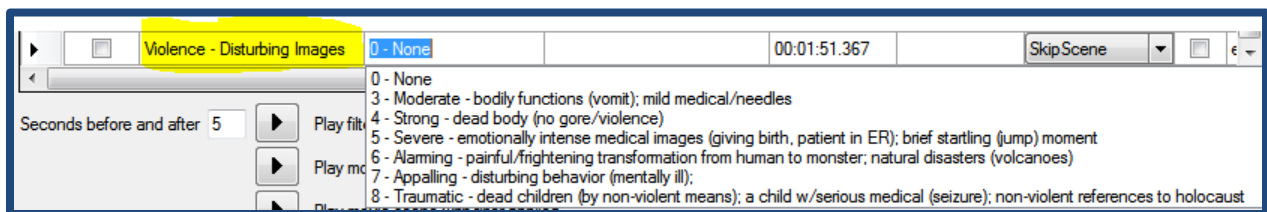

Delete a Profile.

When you click on the Profiles menu:

You will have the option of deleting Profiles as needed:

Category Changes.

Add new Disturbing Images category. This is the only category that has a 6-point intensity range: 3-8. Most have 1-5, and two have 4-8.